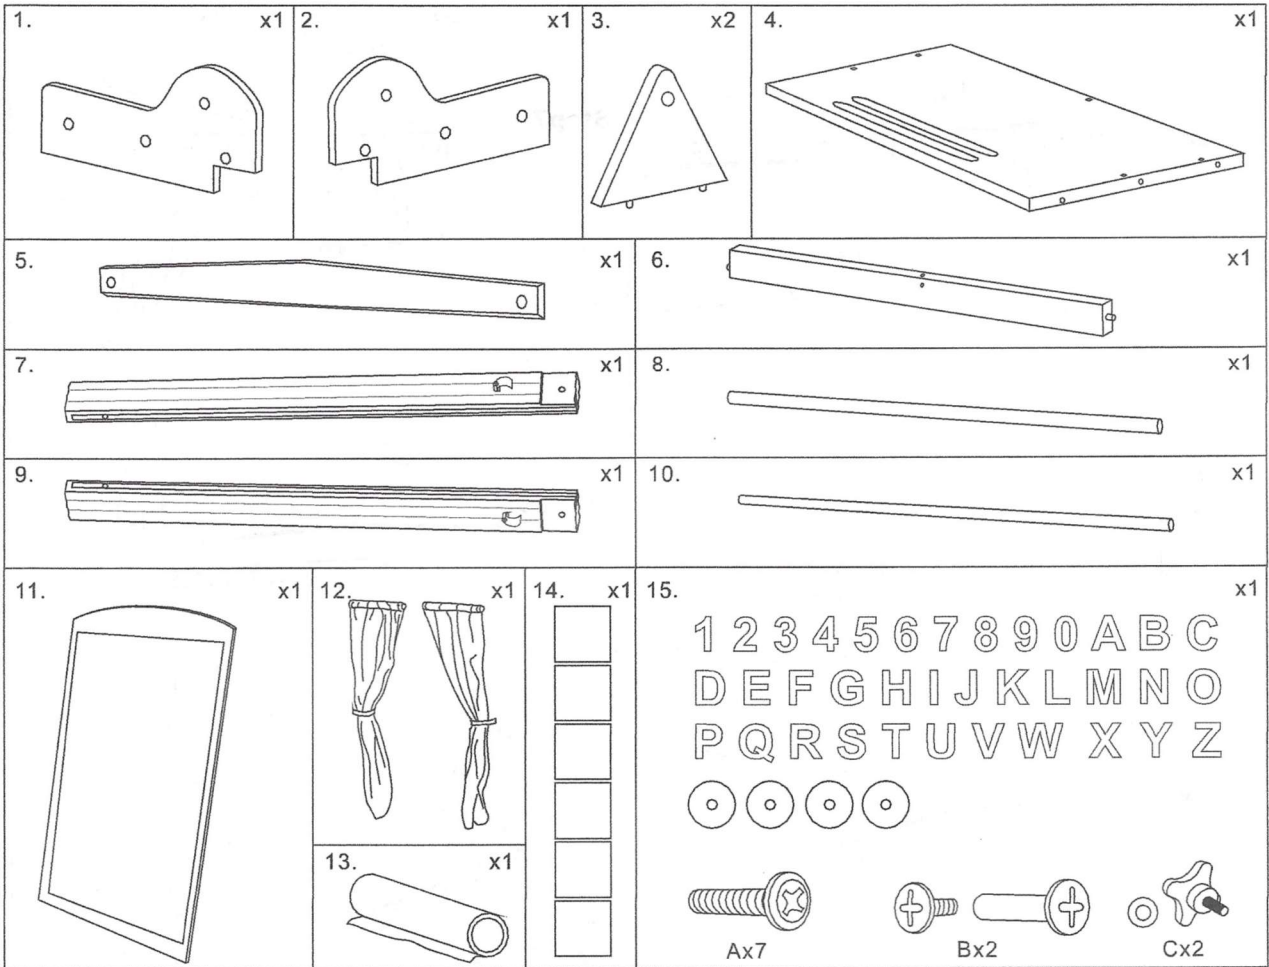

Nilo® N80s Theasel™

Assembly Instructions

Please retain this information for future reference

WARNING:

ADULT ASSEMBLY REQUIRED.

Product includes small parts with potentially hazardous sharp points and sharp edges in the unassembled state. Keep unassembled parts away from children.

Step1

Step2

DO THIS STEP ON A FLAT SURFACE SO THE EASEL WILL NOT WOBBLE.

Step3

Step4

Step5

Step7

Step8